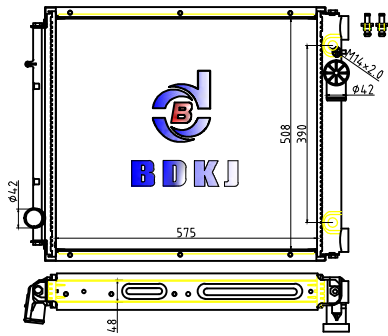

BD-31875

CARTYPE: STRADA
CORE SIZE: 575×508×48
TANK SIZE: 69.5/69.5×537.5
OEM: ME418713

VALEO:
DPI:
NISSENS:
BEHR: