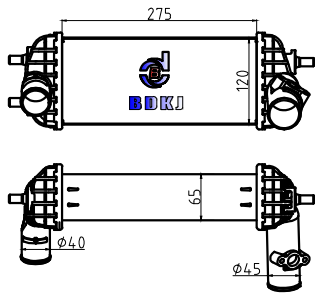

BD-51101

CARTYPE:HYUNDAI
CORE SIZE:275×120×65
TANK SIZE:89/89×133
OEM:282702A040

VALEO:
DPI:
NISSENS:
BEHR: