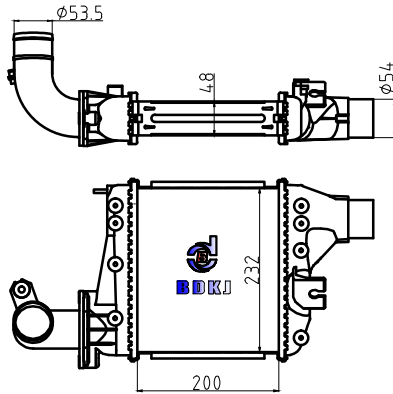

VALEO:
DPI:
NISSENS:
BEHR:

BD-52502

CARTYPE: 丰田
CORE SIZE: 300×168×50
TANK SIZE: 67/67×186.5
OEM:

VALEO:
DPI:
NISSENS:
BEHR:

BD-52503

CARTYPE: 丰田
CORE SIZE: 200×232×48
TANK SIZE: 69/69×247
OEM:

VALEO:
DPI:
NISSENS:
BEHR: