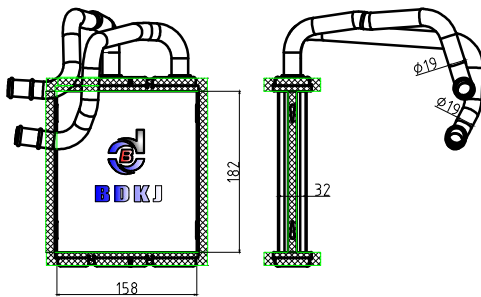

CARTYPE: Homemade
CORE SIZE: 182×158×32
TANK SIZE: 42/42×160
OEM:

VALEO:
DPI:
NISSENS:
BEHR:

BD-42959