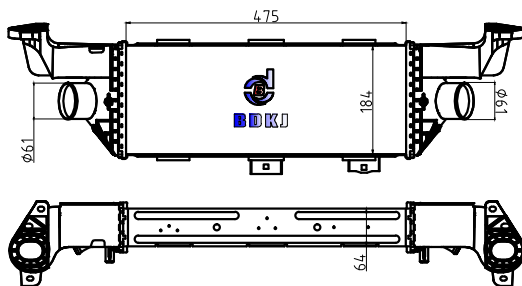

CARTYPE: 依维柯
CORE SIZE: 475×184×64
TANK SIZE: 83/83×194
OEM:

VALEO:
DPI:
NISSENS:
BEHR:

BD-51306