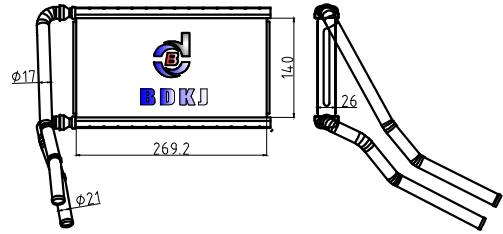

CARTYPE:Homemade
CORE SIZE:136×261.5×26
TANK SIZE:30/30×270
OEM:

VALEO:
DPI:
NISSENS:
BEHR:

BD-42951

CARTYPE: Homemade
CORE SIZE: 131×274.5×26
TANK SIZE: 30/30×285
OEM:

VALEO:
DPI:
NISSENS:
BEHR:

BD-42952

CARTYPE: Homemade
CORE SIZE: 140×269.2×26
TANK SIZE: 30/30×280
OEM: