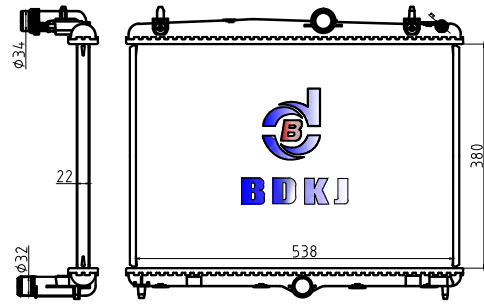

CARTYPE: PEUGEOT
CORE SIZE: 380×538×22
TANK SIZE: 47.5/47.5×569
OEM:

VALEO:
DPI:
NISSENS:
BEHR: