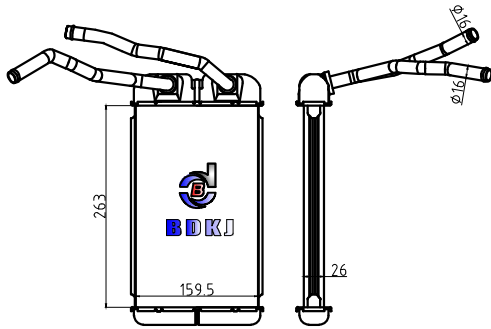

CARTYPE:Homemade
CORE SIZE:243×147.5×26
TANK SIZE:32.5/32.5×152.5
OEM:

VALEO:
DPI:
NISSENS:
BEHR:

BD-42941