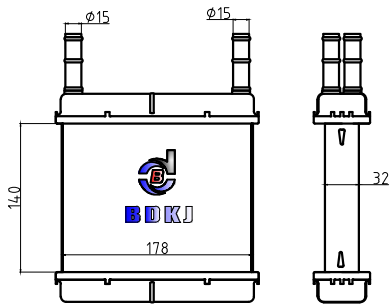

CARTYPE:Homemade
CORE SIZE:140×178×32
TANK SIZE:51/51×189
OEM:

VALEO:
DPI:
NISSENS:
BEHR:

BD-42908