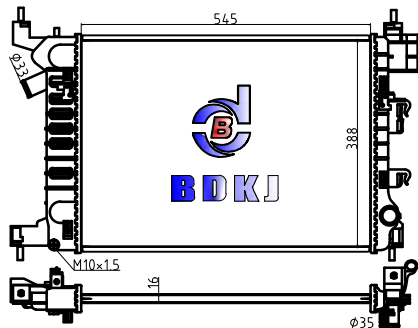

BD-30621	BD-30622 AT	BD-30622	BD-30621 MT

CARTYPE: COBALT
CORE SIZE: 545×388×16
TANK SIZE: 48/48×409
OEM: 95460093

VALEO:
DPI:
NISSENS:
BEHR:

CARTYPE: COBALT
CORE SIZE: 545×388×16
TANK SIZE: 48/48×409
OEM: 95460094

VALEO:
DPI:
NISSENS:
BEHR:

ADDRESS: NO. 8 of Two Road, Chaoyang Industrial Park, Xinzhou District, Shangrao City, Jiangxi Province

<http://www.zgbdkj.com> TEL: +86-577-65020228 65208798 /793-8161288 FAX: +86-577-65213738