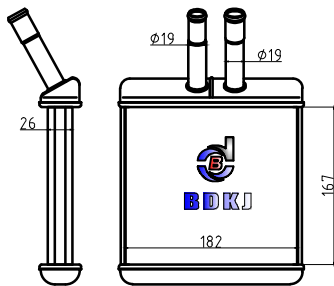

BD-42961

CARTYPE:Homemade
CORE SIZE:167×182×26
TANK SIZE:41/41×193
OEM:

VALEO:
DPI:
NISSENS:
BEHR:

BD-42963