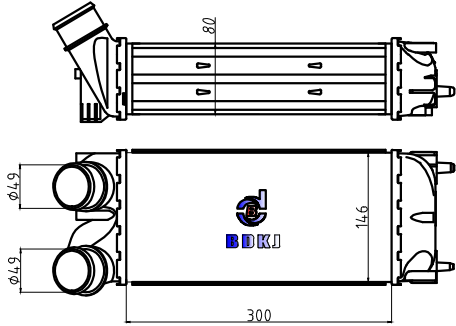

VALEO:
DPI:
NISSENS:
BEHR:

BD-51801

CARTYPE: MITSUBISHI
CORE SIZE: 575×157×50
TANK SIZE: 63/63×161
OEM: 1530A161

VALEO:
DPI:
NISSENS:
BEHR:

BD-52102

CARTYPE: 标致
CORE SIZE: 300×146×80
TANK SIZE: 90/90×150
OEM: 0384L4