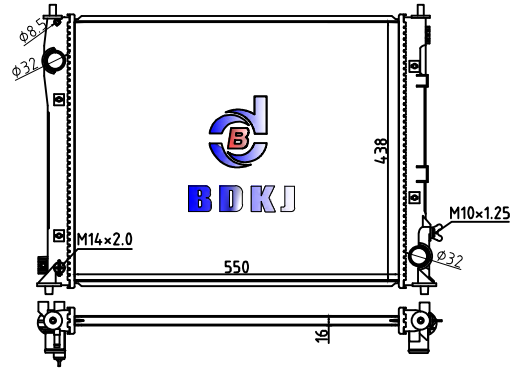

BD-34368

CARTYPE:HONDA
CORE SIZE:375×688×16
TANK SIZE:40/34×706
OEM:

VALEO:
DPI:
NISSENS:
BEHR:

BD-34369

CARTYPE:HONDA
CORE SIZE:550×438×16
TANK SIZE:41.5/41.5×461
OEM:

VALEO:
DPI:
NISSENS:
BEHR:

BD-34370

CARTYPE:HONDA
CORE SIZE:400×568×16
TANK SIZE:40/40×579
OEM:

VALEO:
DPI:
NISSENS:
BEHR:

BD-34371

CARTYPE:HONDA
CORE SIZE:424×628×16
TANK SIZE:31.5/40×637.5
OEM:

VALEO:
DPI:
NISSENS:
BEHR:

BD-34373

CARTYPE:HONDA
CORE SIZE:425×748×26
TANK SIZE:48/48×775
OEM:

VALEO:
DPI:
NISSENS:
BEHR: