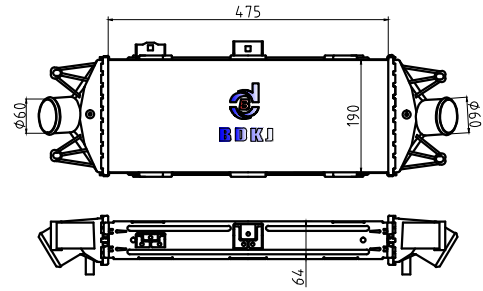

CARTYPE: 依维柯
CORE SIZE: 630×204×64
TANK SIZE: 79.5/79.5×211
OEM: 93822907

VALEO:
DPI:
NISSENS: 96857
BEHR:

BD-51302