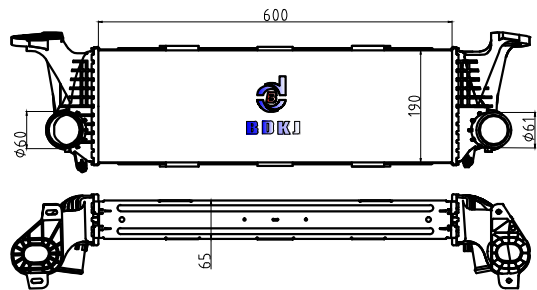

CARTYPE: 依维柯
CORE SIZE: 600×190×65
TANK SIZE: 83/83×194
OEM:

VALEO:
DPI:
NISSENS:
BEHR: