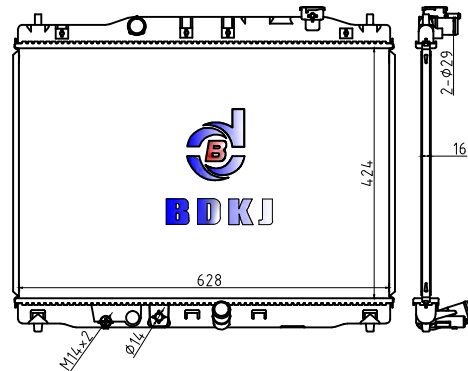

CARTYPE:HONDA
CORE SIZE:424×628×16
TANK SIZE:31.5/40×637.5
OEM:

VALEO:
DPI:
NISSENS:
BEHR:

BD-34373