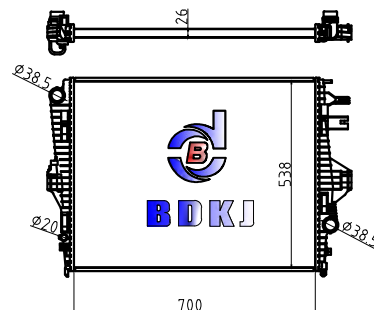

CARTYPE: VOLKSWAGEN TOUAREG (7P5) VALEO:
CORE SIZE: 700×538×26 DPI:
TANK SIZE: 48/48×556 NISSENS: 65297
OEM: 7P0121253A BEHR: