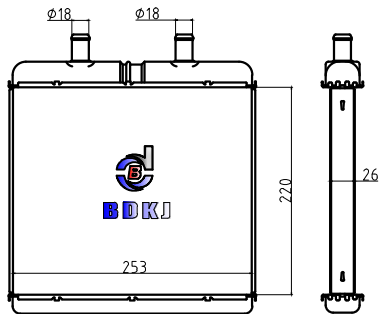

BD-42709

CARTYPE: VOLKSWAGEN
CORE SIZE: 230×160×26
TANK SIZE: 32/32×171
OEM:

VALEO:
DPI:
NISSENS:
BEHR:

BD-42902

CARTYPE:Homemade
CORE SIZE:220×253×26
TANK SIZE:42/42×260
OEM:

VALEO:
DPI:
NISSENS:
BEHR:

BD-42905