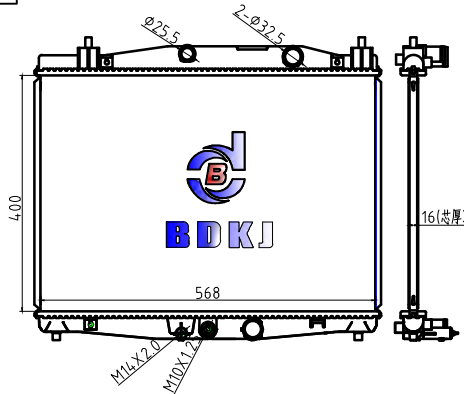

VALEO:
DPI:
NISSENS:
BEHR:

BD-34369

CARTYPE:HONDA
CORE SIZE:550×438×16
TANK SIZE:41.5/41.5×461
OEM:

VALEO:
DPI:
NISSENS:
BEHR:

BD-34370

CARTYPE:HONDA
CORE SIZE:400×568×16
TANK SIZE:40/40×579
OEM:

VALEO:
DPI:
NISSENS:
BEHR: