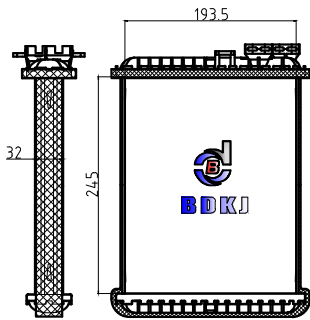

CARTYPE: Homemade
CORE SIZE: 245×193.5×32
TANK SIZE: 48/48×211
OEM:

VALEO:
DPI:
NISSENS:
BEHR:

BD-42955