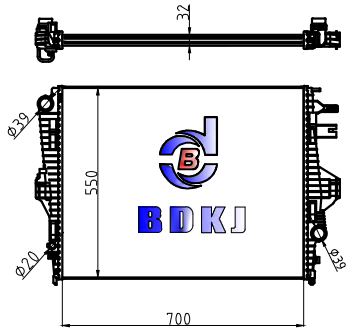

BD-32731

CARTYPE: 大众(进口)TOUAREG (7P5)/保时捷(进口)CAYENNE VALEO:
CORE SIZE: 700×550×32 DPI:
TANK SIZE: 48/48×556 NISSENS: 65297
OEM: 7P0121253A BEHR:

BD-32732