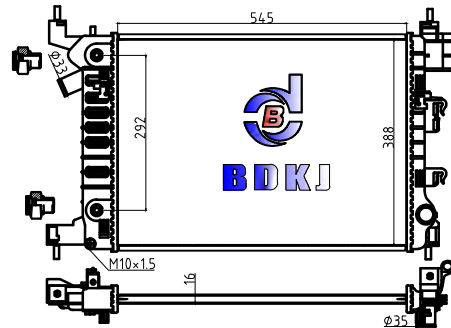

BD-30621	BD-30622 AT	BD-30622	BD-30621 MT

CARTYPE: COBALT
CORE SIZE: 545×388×16
TANK SIZE: 48/48×409
OEM: 95460093

VALEO:
DPI:
NISSENS:
BEHR:

CARTYPE: COBALT
CORE SIZE: 545×388×16
TANK SIZE: 48/48×409
OEM: 95460094

VALEO:
DPI:
NISSENS:
BEHR:

ADDRESS: NO. 8 of Two Road, Chaoyang Industrial Park, Xinzhou District, Shangrao City, Jiangxi Province

<http://www.zgbdkj.com> TEL: +86-577-65020228 65208798 /793-8161288 FAX: +86-577-65213738