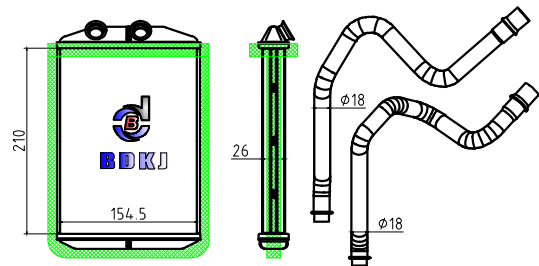

VALEO:
DPI:
NISSENS:
BEHR:

BD-42707

CARTYPE: VOLKSWAGEN
CORE SIZE: 180×174×32
TANK SIZE: 37/37×176
OEM:

VALEO:
DPI:
NISSENS:
BEHR:

BD-42708

CARTYPE: VOLKSWAGEN
CORE SIZE: 210×154.5×26
TANK SIZE: 32/32×160
OEM: