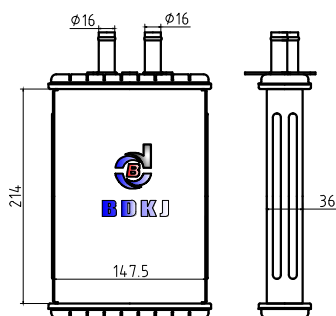

CARTYPE:Homemade
CORE SIZE:214×147.5×36
TANK SIZE:50/50×160
OEM:

VALEO:
DPI:
NISSENS:
BEHR:

BD-42913