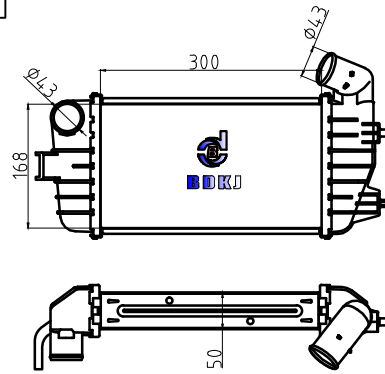

CARTYPE: 丰田
CORE SIZE: 200×232×48
TANK SIZE: 69/69×247
OEM:

VALEO:
DPI:
NISSENS:
BEHR:

BD-52502