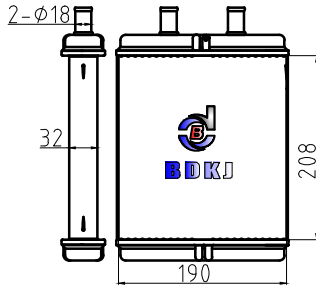

BD-41301

CARTYPE: IVECO
CORE SIZE: 208×190×32
TANK SIZE: 47/47×193
OEM: 3802174

VALEO:
DPI:
NISSENS:
BEHR:

ADDRESS: NO. 8 of Two Road, Chaoyang Industrial Park, Xinzhou District, Shangrao City, Jiangxi Province

<http://www.zgbdkj.com> TEL: +86-577-65020228 65208798 /793-8161288 FAX: +86-577-65213738