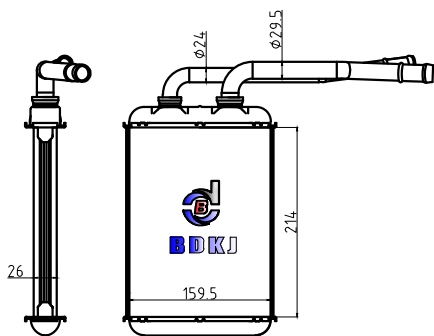

BD-42941

CARTYPE:Homemade
CORE SIZE:263×159.5×26
TANK SIZE:43/43×170
OEM:

VALEO:
DPI:
NISSENS:
BEHR:

BD-42942

CARTYPE:Homemade
CORE SIZE:263×159.5×32
TANK SIZE:43/43×170
OEM:

VALEO:
DPI:
NISSENS:
BEHR:

BD-42943