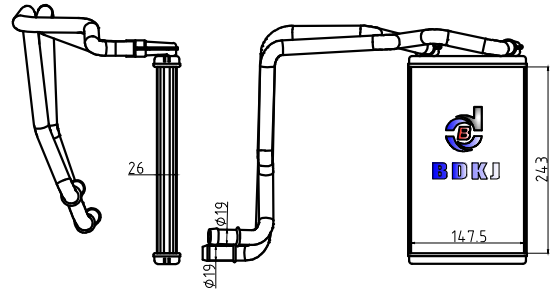

BD-42939

CARTYPE:Homemade
CORE SIZE:94×262.5×26
TANK SIZE:34/34×262
OEM:

VALEO:
DPI:
NISSENS:
BEHR:

BD-42940

CARTYPE:Homemade
CORE SIZE:243×147.5×26
TANK SIZE:32.5/32.5×152.5
OEM:

VALEO:
DPI:
NISSENS:
BEHR: