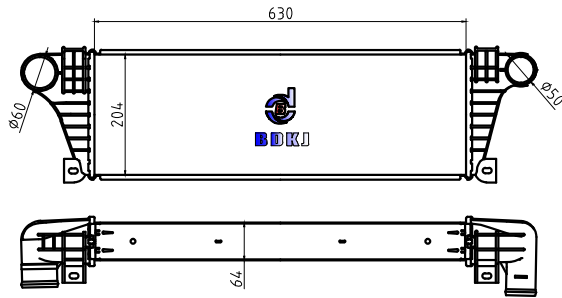

BD-51301

CARTYPE: 依维柯
CORE SIZE: 630×204×64
TANK SIZE: 79.5/79.5×211
OEM: 93822907

VALEO:
DPI:
NISSENS: 96857
BEHR:

BD-51302

CARTYPE: 依维柯
CORE SIZE: 475×190×64
TANK SIZE: 79.5/79.5×197
OEM:

VALEO:
DPI:
NISSENS:
BEHR:

BD-51303

CARTYPE: 依维柯
CORE SIZE: 600×187×65
TANK SIZE: 83/83×194
OEM:

VALEO:
DPI:
NISSENS:
BEHR:

BD-51304

CARTYPE: 依维柯
CORE SIZE: 475×191×64
TANK SIZE: 79.5/79.5×197
OEM: 504022617/504086501/504084140/99487925

VALEO:
DPI:
NISSENS: 96727
BEHR:

BD-51305

CARTYPE: 依维柯
CORE SIZE: 475×184×64
TANK SIZE: 83/83×194
OEM:

VALEO:
DPI:
NISSENS:
BEHR:

BD-51306

CARTYPE: 依维柯
CORE SIZE: 600×190×65
TANK SIZE: 83/83×194
OEM:

VALEO:
DPI:
NISSENS:
BEHR: