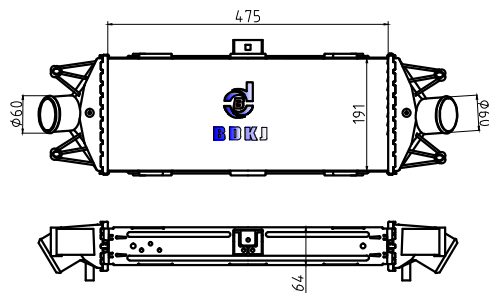

BD-51302

CARTYPE: 依维柯
CORE SIZE: 475×190×64
TANK SIZE: 79.5/79.5×197
OEM:

VALEO:
DPI:
NISSENS:
BEHR:

BD-51303

CARTYPE: 依维柯
CORE SIZE: 600×187×65
TANK SIZE: 83/83×194
OEM:

VALEO:
DPI:
NISSENS:
BEHR:

BD-51304