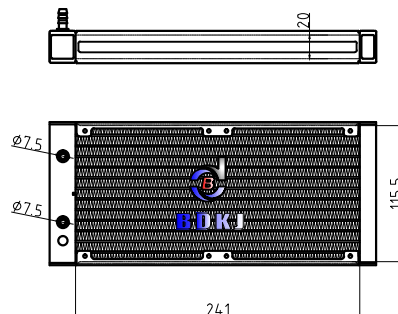

CARTYPE:Homemade
CORE SIZE:241×115.5×20
TANK SIZE:
OEM:

VALEO:
DPI:
NISSENS:
BEHR: