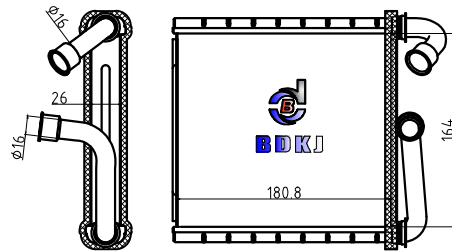

BD-42703

CARTYPE: VOLKSWAGEN RABBIT V (1K1)
CORE SIZE: 154×180.8×26
TANK SIZE: 30/30×189
OEM: 3C0819031

VALEO:
DPI:
NISSENS: 73979
BEHR:

BD-42704

CARTYPE: VOLKSWAGEN
CORE SIZE: 164×180.8×26
TANK SIZE: 30/30×189
OEM: