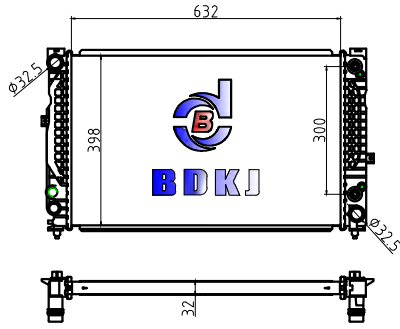

BD-30247

CARTYPE: AUDI A4/A4 QUATTRO 2.8 V6 98-01 VALEO:
CORE SIZE: 632×398×32 DPI: 2648
TANK SIZE: 48/48×411.5 NISSENS: 60228A
OEM: 8D0121251BB BEHR:

BD-30249