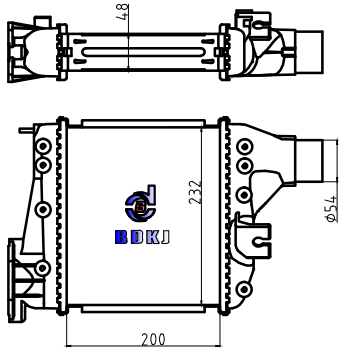

BD-52501

CARTYPE: 丰田
CORE SIZE: 200×232×48
TANK SIZE: 69/69×247
OEM:

VALEO:
DPI:
NISSENS:
BEHR:

BD-52502

CARTYPE: 丰田
CORE SIZE: 300×168×50
TANK SIZE: 67/67×186.5
OEM:

VALEO:
DPI:
NISSENS:
BEHR:

BD-52503

CARTYPE: 丰田
CORE SIZE: 200×232×48
TANK SIZE: 69/69×247
OEM:

VALEO:
DPI:
NISSENS:
BEHR:

BD-52504

CARTYPE: TOYOTA CRYSTA
CORE SIZE: 590×202×50
TANK SIZE: 66/66×208
OEM:

VALEO:
DPI:
NISSENS:
BEHR: