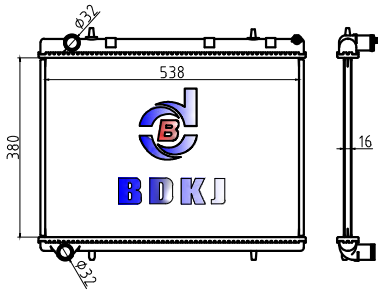

BD-32173

CARTYPE: PEUGEOT 307 (3A/C)
CORE SIZE: 380×538×16
TANK SIZE: 42.5/42.5×564
OEM: 133343

VALEO:
DPI:
NISSENS: 63601
BEHR:

BD-32174