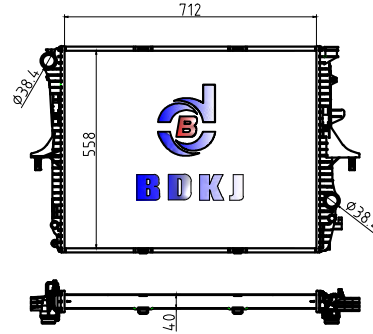

CARTYPE: AUDI Q7 04-08 VALEO:
CORE SIZE: 712×558×40 DPI: 2756
TANK SIZE: 58/58×579.3 NISSENS: 65276A
OEM: 7L0121253 BEHR: