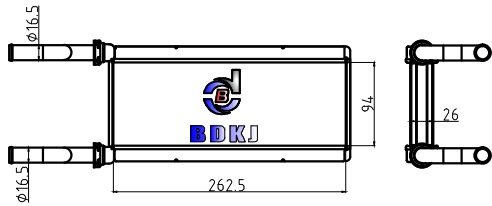

BD-42939

CARTYPE:Homemade
CORE SIZE:94×262.5×26
TANK SIZE:34/34×262
OEM:

VALEO:
DPI:
NISSENS:
BEHR:

BD-42940

CARTYPE:Homemade
CORE SIZE:243×147.5×26
TANK SIZE:32.5/32.5×152.5
OEM:

VALEO:
DPI:
NISSENS:
BEHR:

BD-42941

CARTYPE:Homemade
CORE SIZE:263×159.5×26
TANK SIZE:43/43×170
OEM:

VALEO:
DPI:
NISSENS:
BEHR:

BD-42942

CARTYPE:Homemade
CORE SIZE:263×159.5×32
TANK SIZE:43/43×170
OEM:

VALEO:
DPI:
NISSENS:
BEHR:

BD-42943

CARTYPE:Homemade
CORE SIZE:214×159.5×26
TANK SIZE:43/43×170
OEM:

VALEO:
DPI:
NISSENS:
BEHR:

BD-42944

CARTYPE:Homemade
CORE SIZE:158×160.5×26
TANK SIZE:30/30×167
OEM:

VALEO:
DPI:
NISSENS:
BEHR: