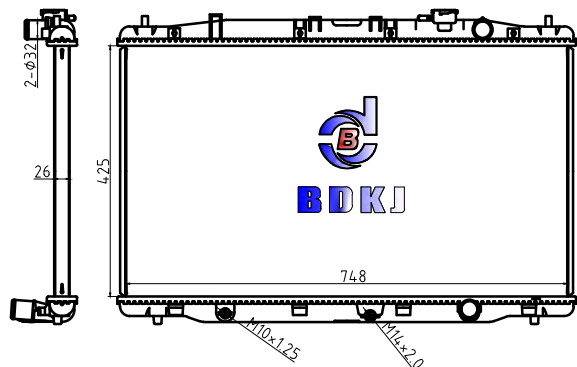

CARTYPE:HONDA
CORE SIZE:425×748×26
TANK SIZE:48/48×775
OEM:

VALEO:
DPI:
NISSENS:
BEHR: