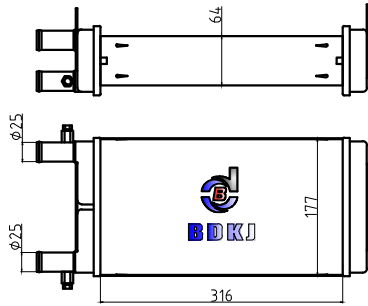

BD-41501

CARTYPE:LADA
CORE SIZE:316×177×64
TANK SIZE:
OEM:

VALEO:
DPI:
NISSENS:
BEHR:

BD-41502