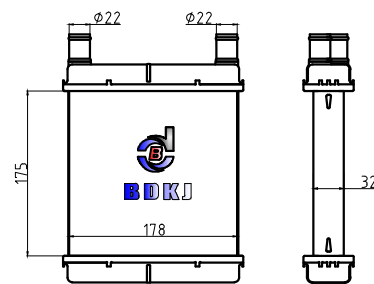

CARTYPE:Homemade
CORE SIZE:200×187×32
TANK SIZE:42/42×194
OEM:

VALEO:
DPI:
NISSENS:
BEHR:

BD-42907

CARTYPE:Homemade
CORE SIZE:140×178×32
TANK SIZE:51/51×189
OEM:

VALEO:
DPI:
NISSENS:
BEHR:

BD-42908

CARTYPE:Homemade
CORE SIZE:175×178×32
TANK SIZE:51/51×189
OEM: