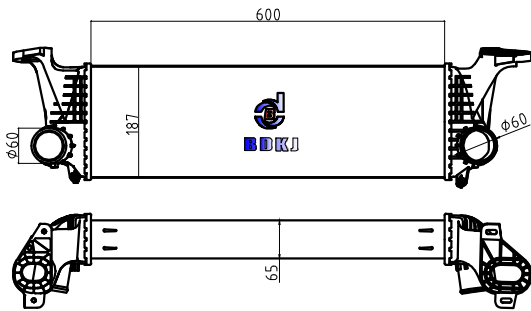

CARTYPE: 依维柯
CORE SIZE: 475×190×64
TANK SIZE: 79.5/79.5×197
OEM:

VALEO:
DPI:
NISSENS:
BEHR:

BD-51303

CARTYPE: 依维柯
CORE SIZE: 600×187×65
TANK SIZE: 83/83×194
OEM:

VALEO:
DPI:
NISSENS:
BEHR:

BD-51304