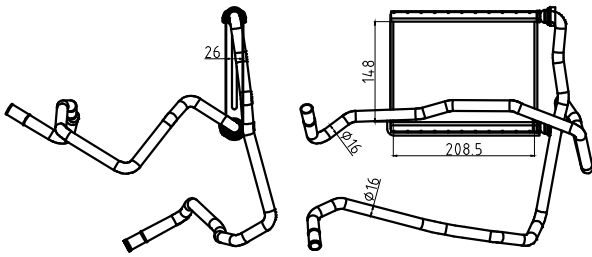

CARTYPE:Homemade
CORE SIZE:214×159.5×26
TANK SIZE:43/43×170
OEM:

VALEO:
DPI:
NISSENS:
BEHR:

BD-42944

CARTYPE:Homemade
CORE SIZE:158×160.5×26
TANK SIZE:30/30×167
OEM:

VALEO:
DPI:
NISSENS:
BEHR:

BD-42945

CARTYPE:Homemade
CORE SIZE:148×208.5×26
TANK SIZE:30/30×219
OEM: