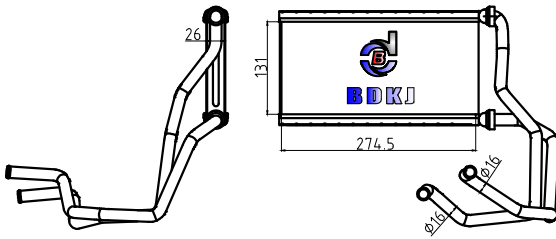

BD-42951

CARTYPE: Homemade
CORE SIZE: 131×274.5×26
TANK SIZE: 30/30×285
OEM:

VALEO:
DPI:
NISSENS:
BEHR:

BD-42952