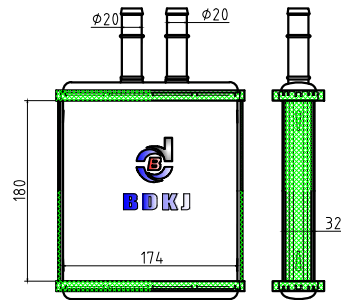

VALEO:
DPI:
NISSENS:
BEHR:

BD-42705

CARTYPE: VOLKSWAGEN
CORE SIZE: 185×178×32
TANK SIZE: 36×176/40×180
OEM:

VALEO:
DPI:
NISSENS:
BEHR:

BD-42706

CARTYPE: VOLKSWAGEN
CORE SIZE: 180×174×32
TANK SIZE: 37/37×176
OEM: