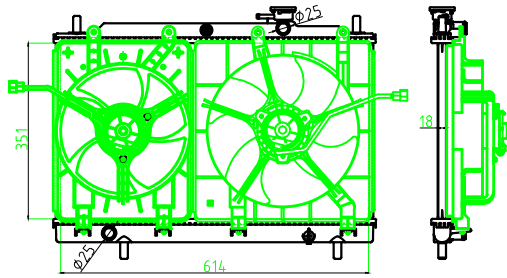

BD-36012

CARTYPE:
CORE SIZE: 351×614×18
TANK SIZE: 40.5/40.5×640
OEM:

VALEO:
DPI:
NISSENS:
BEHR: