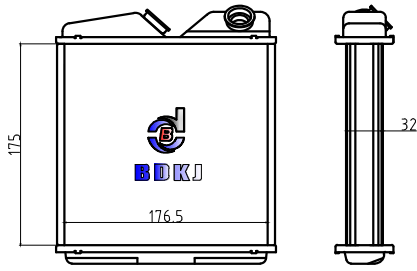

江西邦德科技有限公司
JIANGXI BOND TECHNOLOGY CO., LTD

OPEL (BRAZED)

BD-42001

CARTYPE: 欧宝
CORE SIZE: 175×176.5×32
TANK SIZE: 48/48×189
OEM:

VALEO:
DPI:
NISSENS:
BEHR:

324 ADDRESS: NO. 8 of Two Road, Chaoyang Industrial Park, Xinzhou District, Shangrao City,
Jiangxi Province

<http://www.zgbdkj.com> TEL: +86-577-65020228 65208798 /793-8161288 FAX: +86-577-65213738