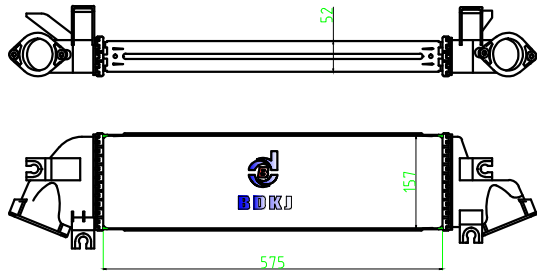

BD-51801

CARTYPE: MITSUBISHI
CORE SIZE: 575×157×50
TANK SIZE: 63/63×161
OEM: 1530A161

VALEO:
DPI:
NISSENS:
BEHR: