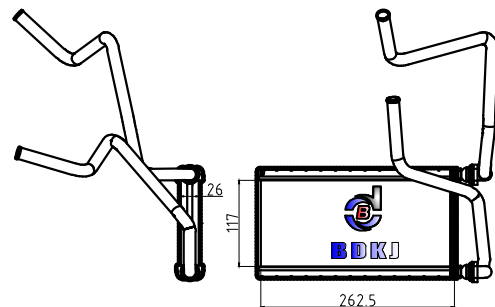

VALEO:
DPI:
NISSENS:
BEHR:

BD-42956

CARTYPE: Homemade
CORE SIZE: 182×158×32
TANK SIZE: 42/42×160
OEM:

VALEO:
DPI:
NISSENS:
BEHR:

BD-42959

CARTYPE: Homemade
CORE SIZE: 117×262.5×26
TANK SIZE: 30/30×274
OEM: