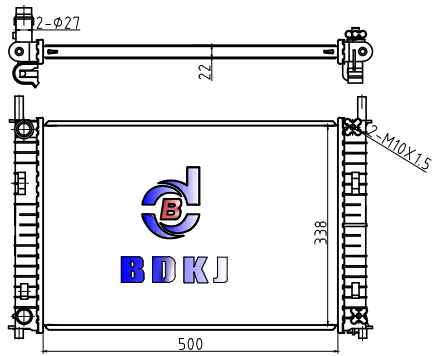

BD-34163

CARTYPE:FORD
CORE SIZE:500×338×22
TANK SIZE:39/39×362
OEM:

VALEO:
DPI:
NISSENS:
BEHR:

ADDRESS: NO.8 of Two Road,Chaoyang Industrial Park,Xinzhou District,Shangrao City,
Jiangxi Province

<http://www.zgbdkj.com> TEL:+86-577-65020228 65208798 /793-8161288 FAX:+86-577-65213738