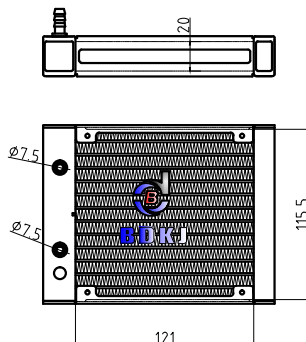

BD-42964

CARTYPE:Homemade
CORE SIZE:186×163.5×26
TANK SIZE:
OEM:

VALEO:
DPI:
NISSENS:
BEHR:

BD-42965

CARTYPE:Homemade
CORE SIZE:160×208.5×26
TANK SIZE:
OEM:

VALEO:
DPI:
NISSENS:
BEHR:

BD-42966

CARTYPE:Homemade
CORE SIZE:121×115.5×20
TANK SIZE:
OEM: