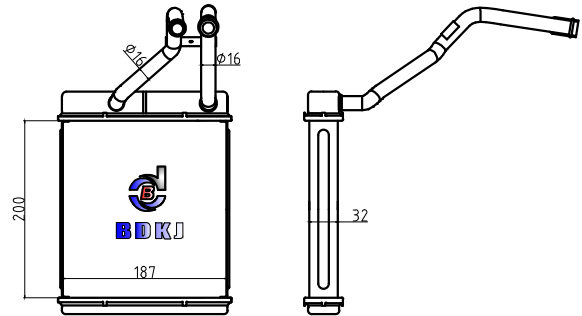

BD-42709

CARTYPE: VOLKSWAGEN
CORE SIZE: 230×160×26
TANK SIZE: 32/32×171
OEM:

VALEO:
DPI:
NISSENS:
BEHR:

BD-42902

CARTYPE:Homemade
CORE SIZE:220×253×26
TANK SIZE:42/42×260
OEM:

VALEO:
DPI:
NISSENS:
BEHR:

BD-42905