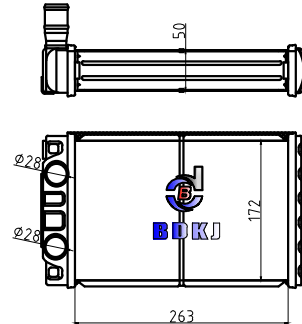

BD-41501

CARTYPE:LADA
CORE SIZE:316×177×64
TANK SIZE:
OEM:

VALEO:
DPI:
NISSENS:
BEHR:

BD-41502

CARTYPE:LADA
CORE SIZE:263×172×50
TANK SIZE:59.5/59.5×187
OEM:

VALEO:
DPI:
NISSENS:
BEHR:

BD-41503

CARTYPE:LADA
CORE SIZE:166×163×26
TANK SIZE:37/37×161
OEM: