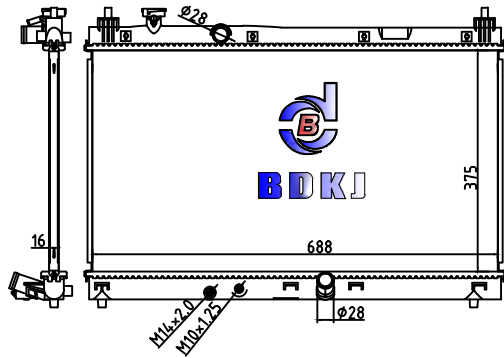

BD-34368

CARTYPE:HONDA
CORE SIZE:375×688×16
TANK SIZE:40/34×706
OEM:

VALEO:
DPI:
NISSENS:
BEHR:

BD-34369