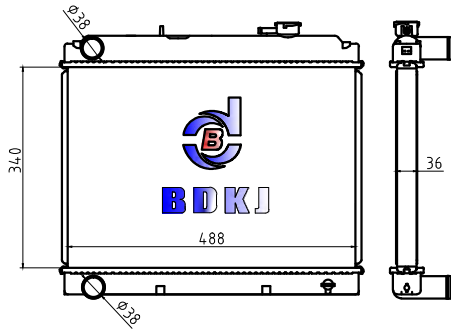

江西邦德科技有限公司
JIANGXI BOND TECHNOLOGY CO., LTD

JEEP (BRAZED)

BD-33301

CARTYPE: JEEP DI
CORE SIZE: 340×488×36
TANK SIZE: 53.5/53.5×505
OEM:

VALEO:
DPI:
NISSENS:
BEHR: