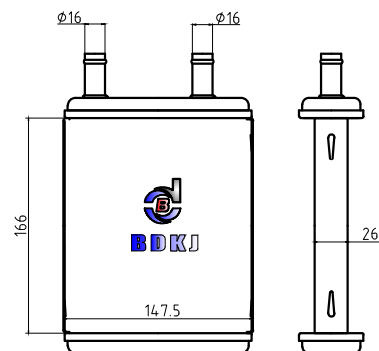

VALEO:
DPI:
NISSENS:
BEHR:

BD-42912

CARTYPE:Homemade
CORE SIZE:214×147.5×36
TANK SIZE:50/50×160
OEM:

VALEO:
DPI:
NISSENS:
BEHR:

BD-42913

CARTYPE:Homemade
CORE SIZE:166×147.5×26
TANK SIZE:49/48×146
OEM:

VALEO:
DPI:
NISSENS:
BEHR: