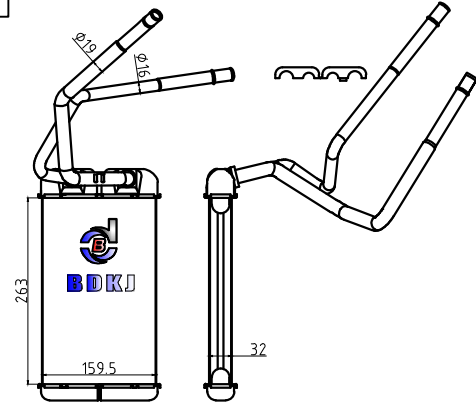

CARTYPE:Homemade
CORE SIZE:263×159.5×26
TANK SIZE:43/43×170
OEM:

VALEO:
DPI:
NISSENS:
BEHR:

BD-42942

CARTYPE:Homemade
CORE SIZE:263×159.5×32
TANK SIZE:43/43×170
OEM:

VALEO:
DPI:
NISSENS:
BEHR:

BD-42943